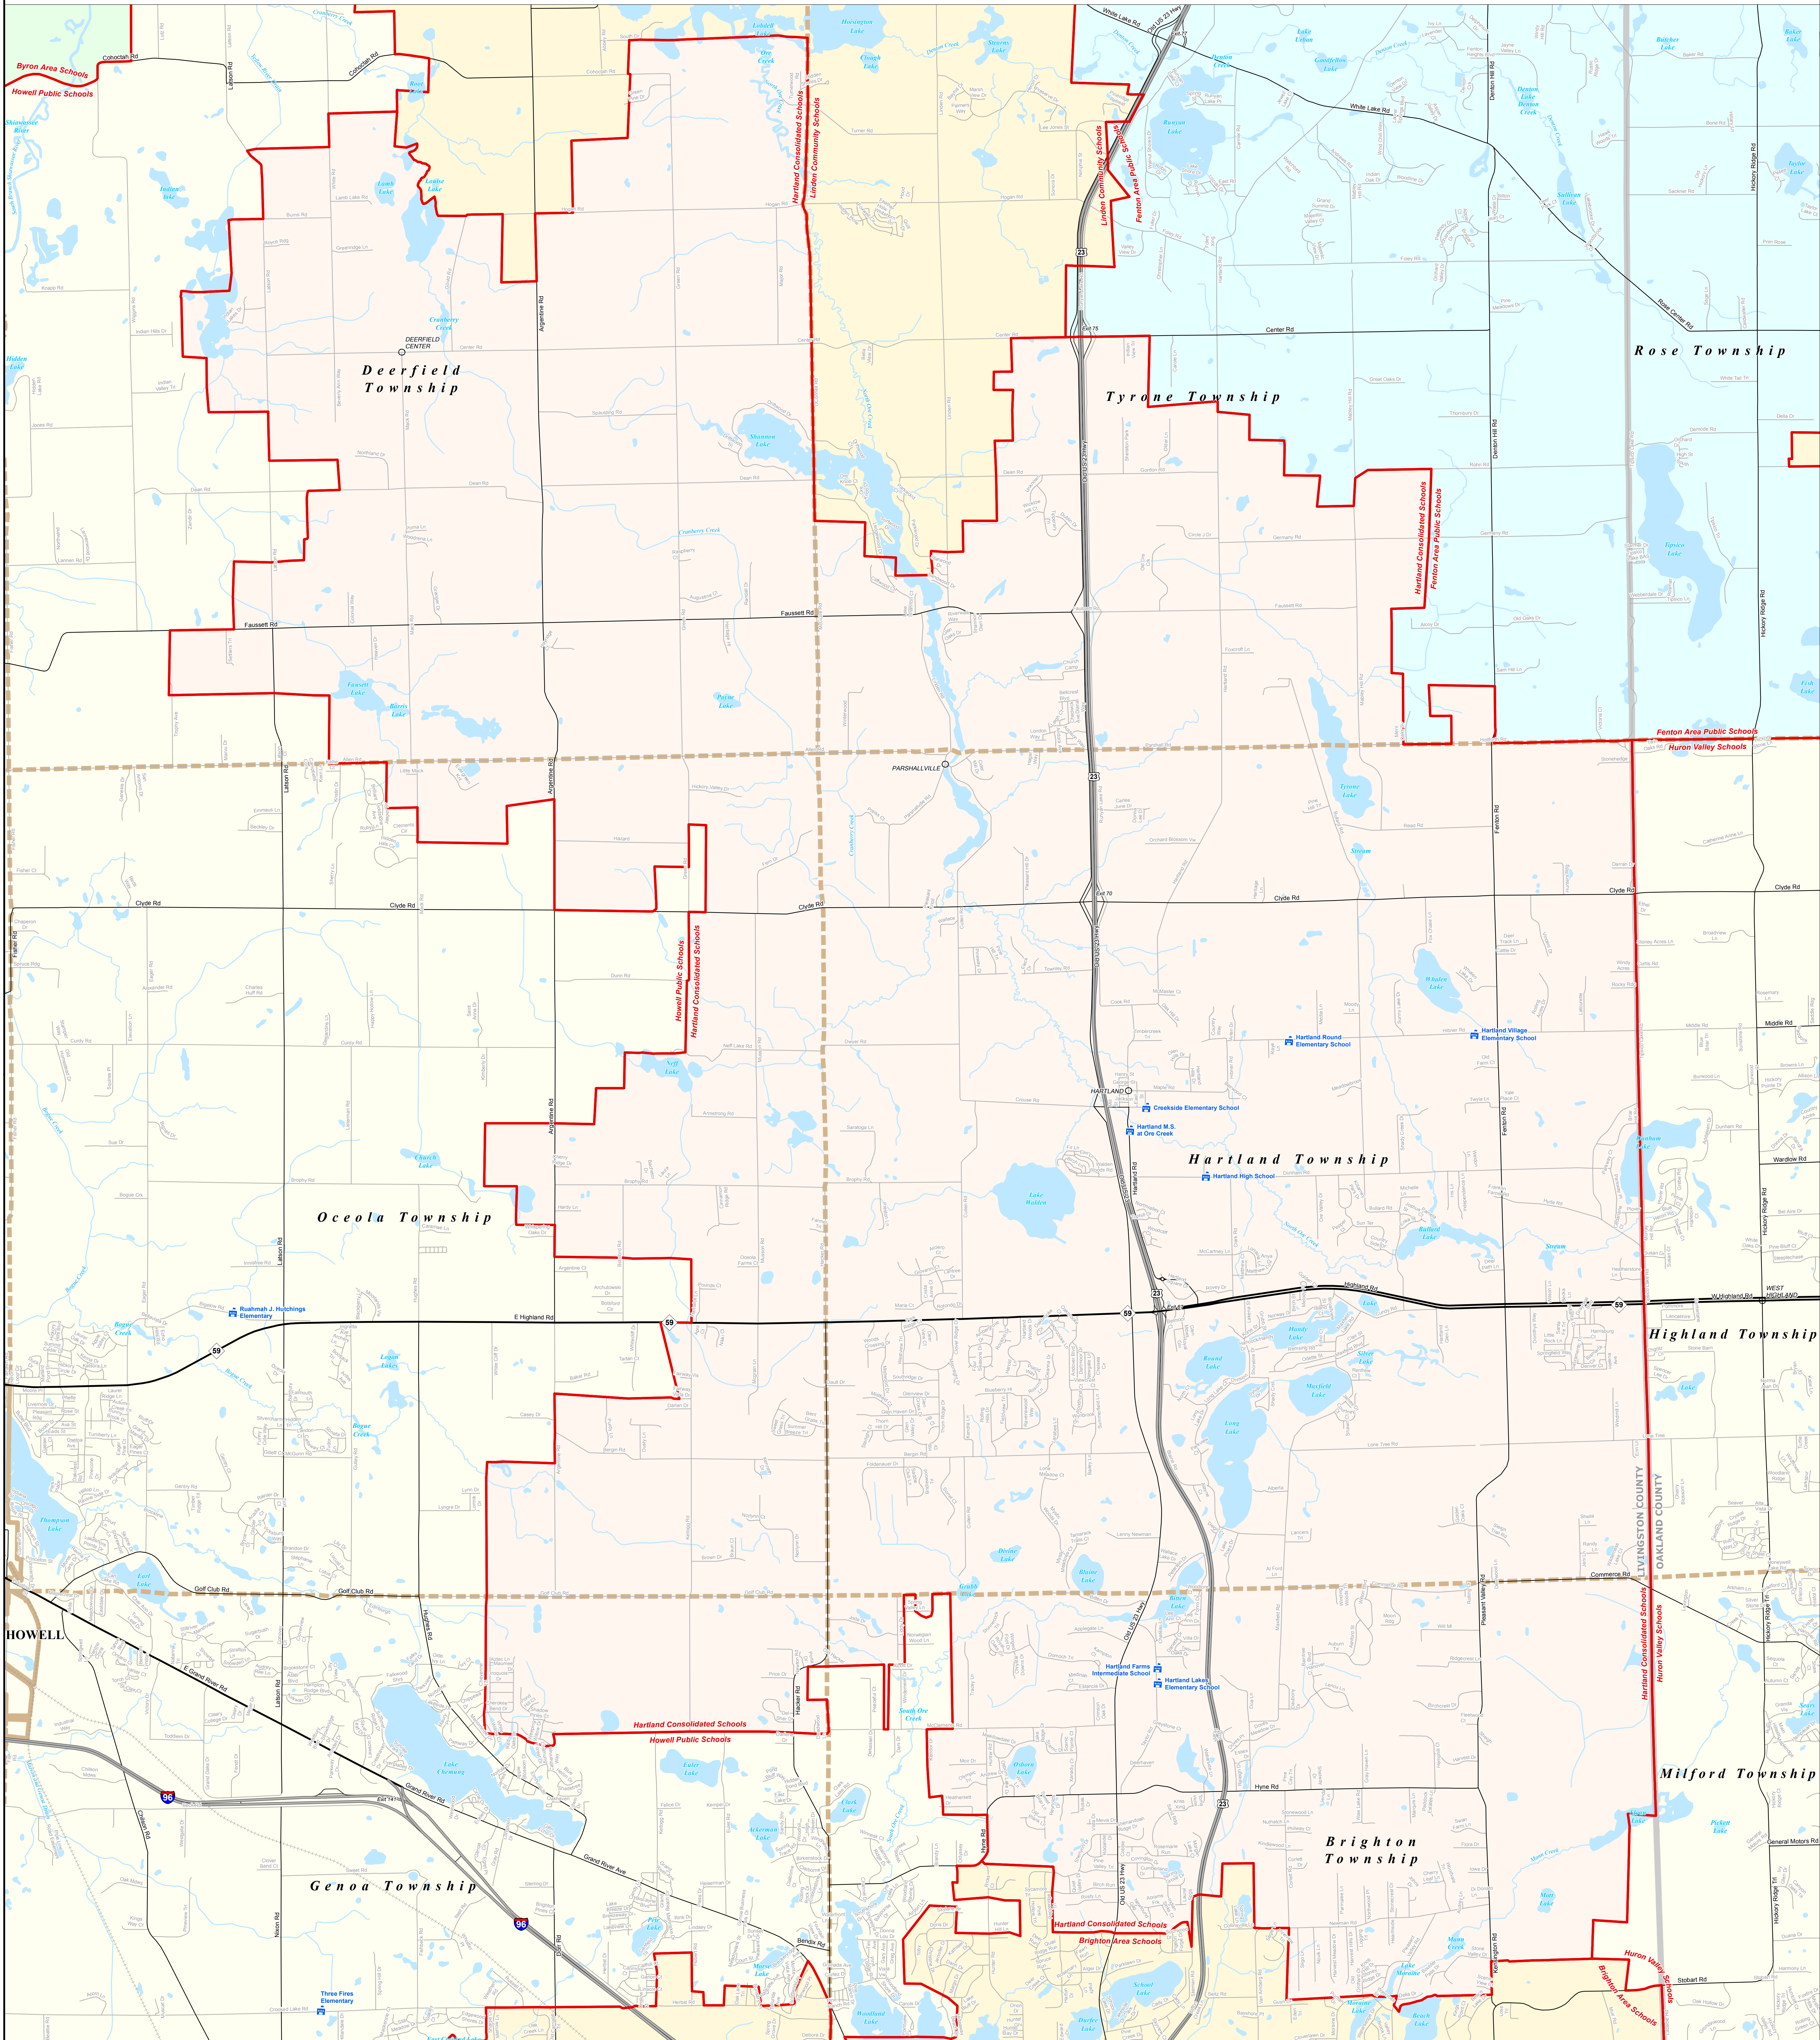

HARTLAND CONSOLIDATED SCHOOLS

Livingston ESA

0 0.25 0.5 1 Miles

*Note: Non K-12 School Districts identified with Asterisk (*) in Name

11/14/13

Legend	
School District	Unincorporated Place
County	School
City	Water Feature
Township	River, Stream, or Drain
Village	Railroad
Census Designated Place	Freeway
	Primary Road
	Local Road

Source: Michigan Geographic Framework, v13a